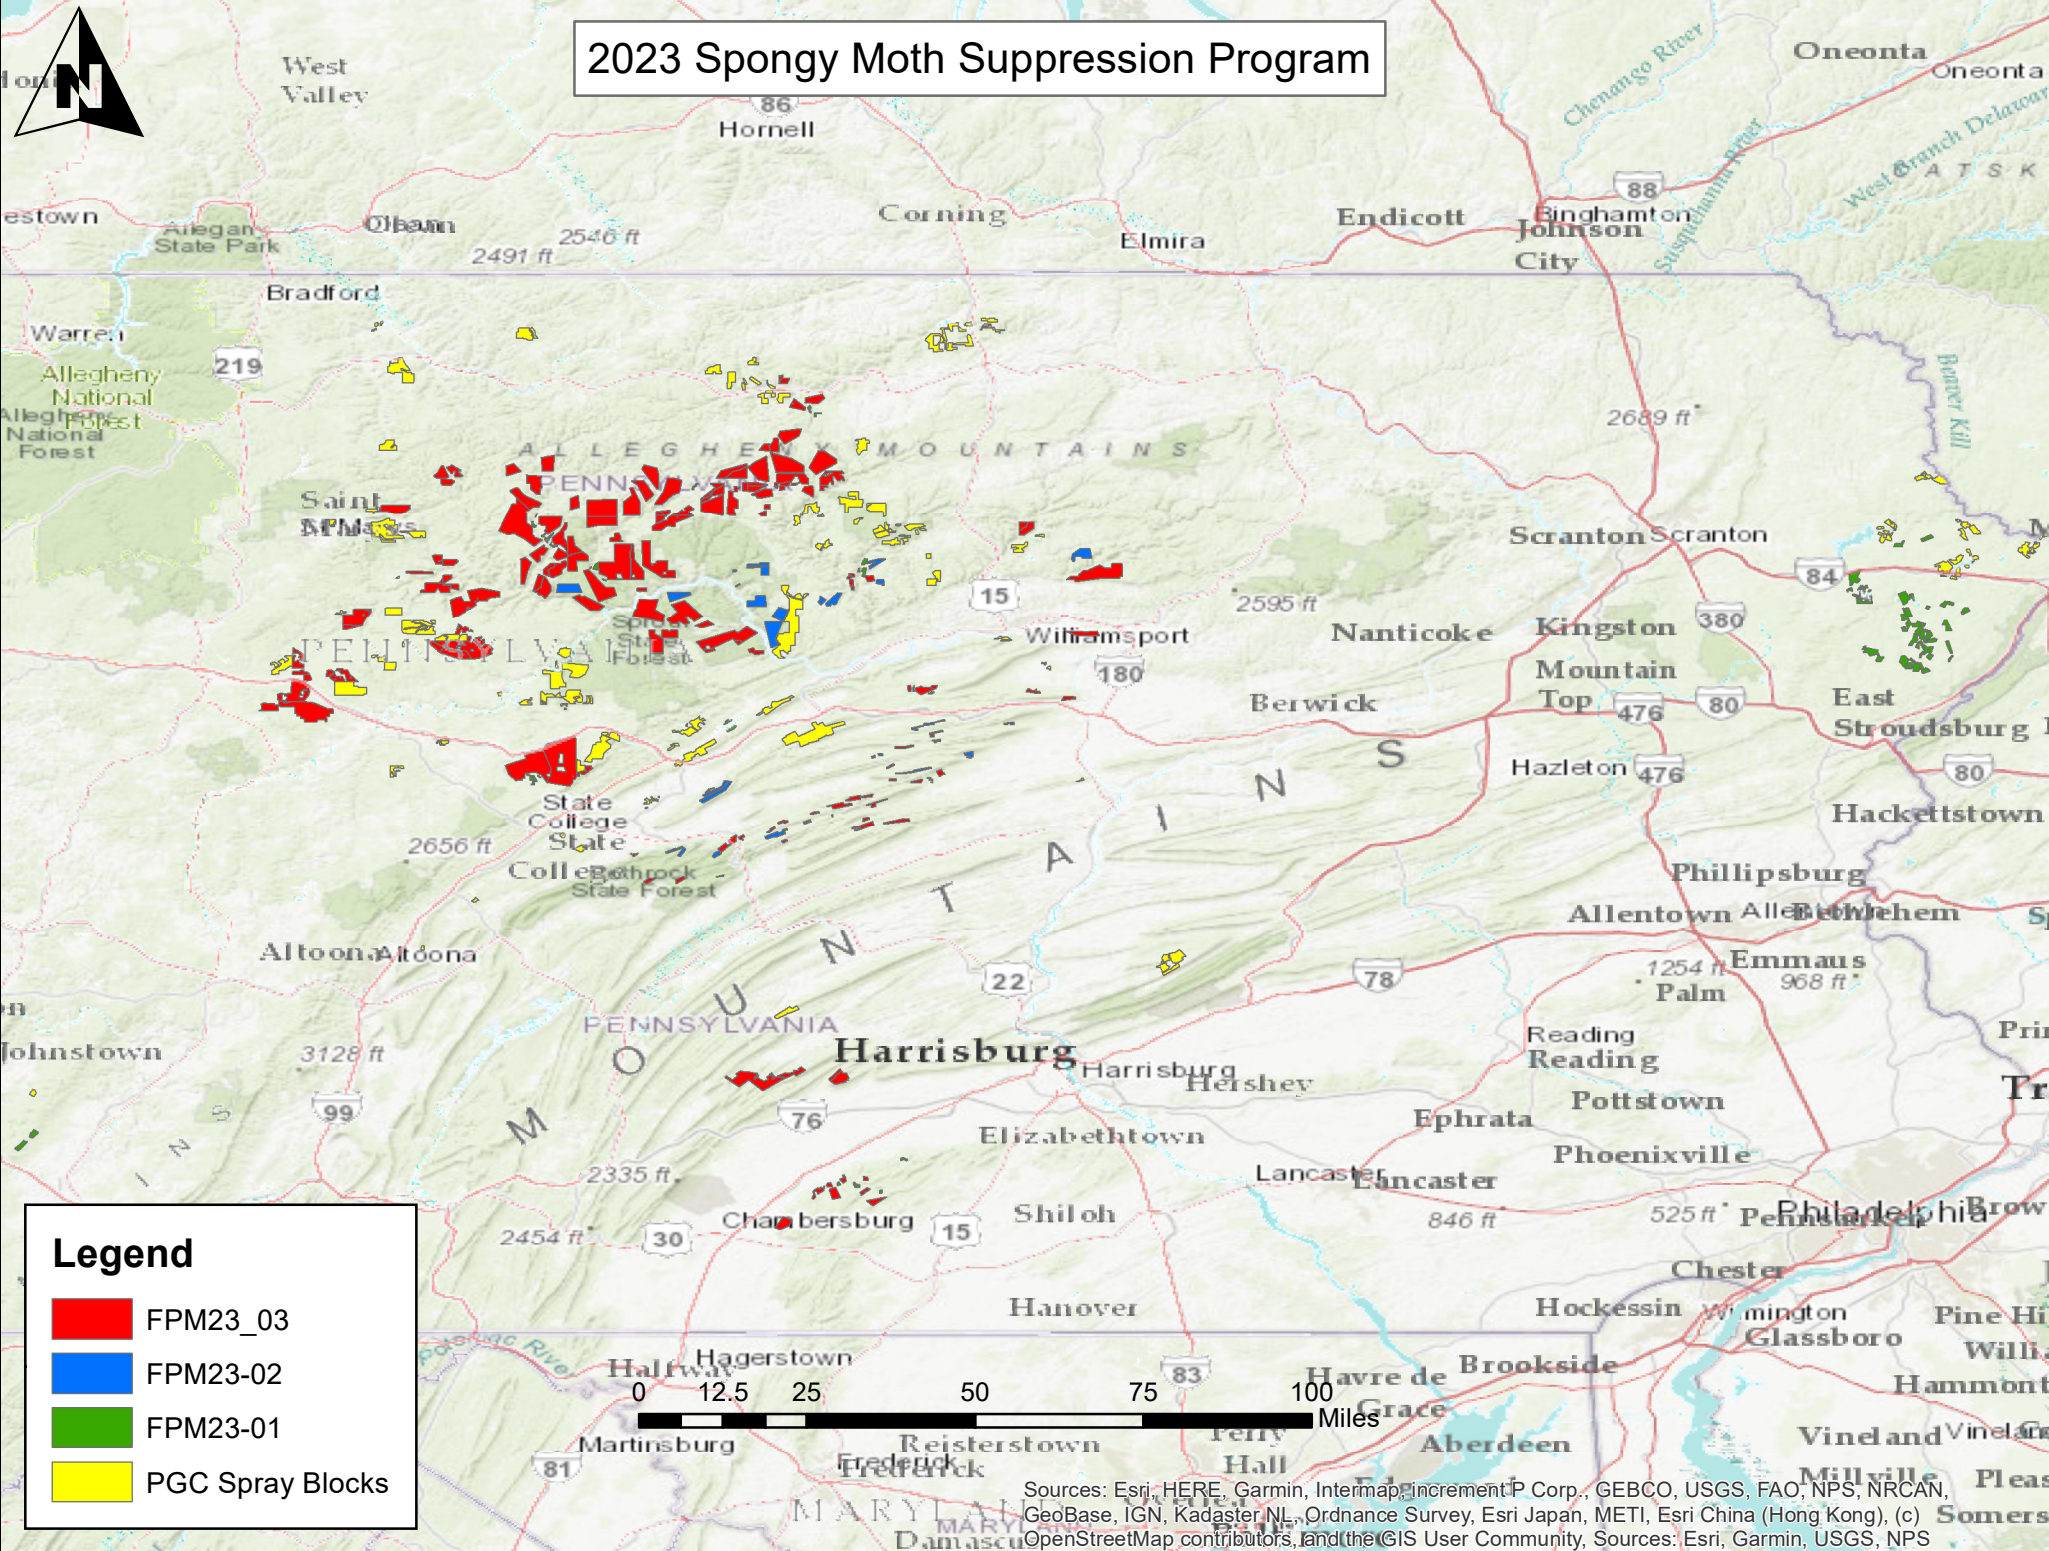

# 2023 Spongy Moth Suppression Program

**Legend**

- FPM23\_03
- FPM23-02
- FPM23-01
- PGC Spray Blocks

Sources: Esri, HERE, Garmin, Intermap, increment P Corp., GEBCO, USGS, FAO, NPS, NRCAN, GeoBase, IGN, Kadaster NL, Ordnance Survey, Esri Japan, METI, Esri China (Hong Kong), (c) OpenStreetMap contributors, and the GIS User Community, Sources: Esri, Garmin, USGS, NPS